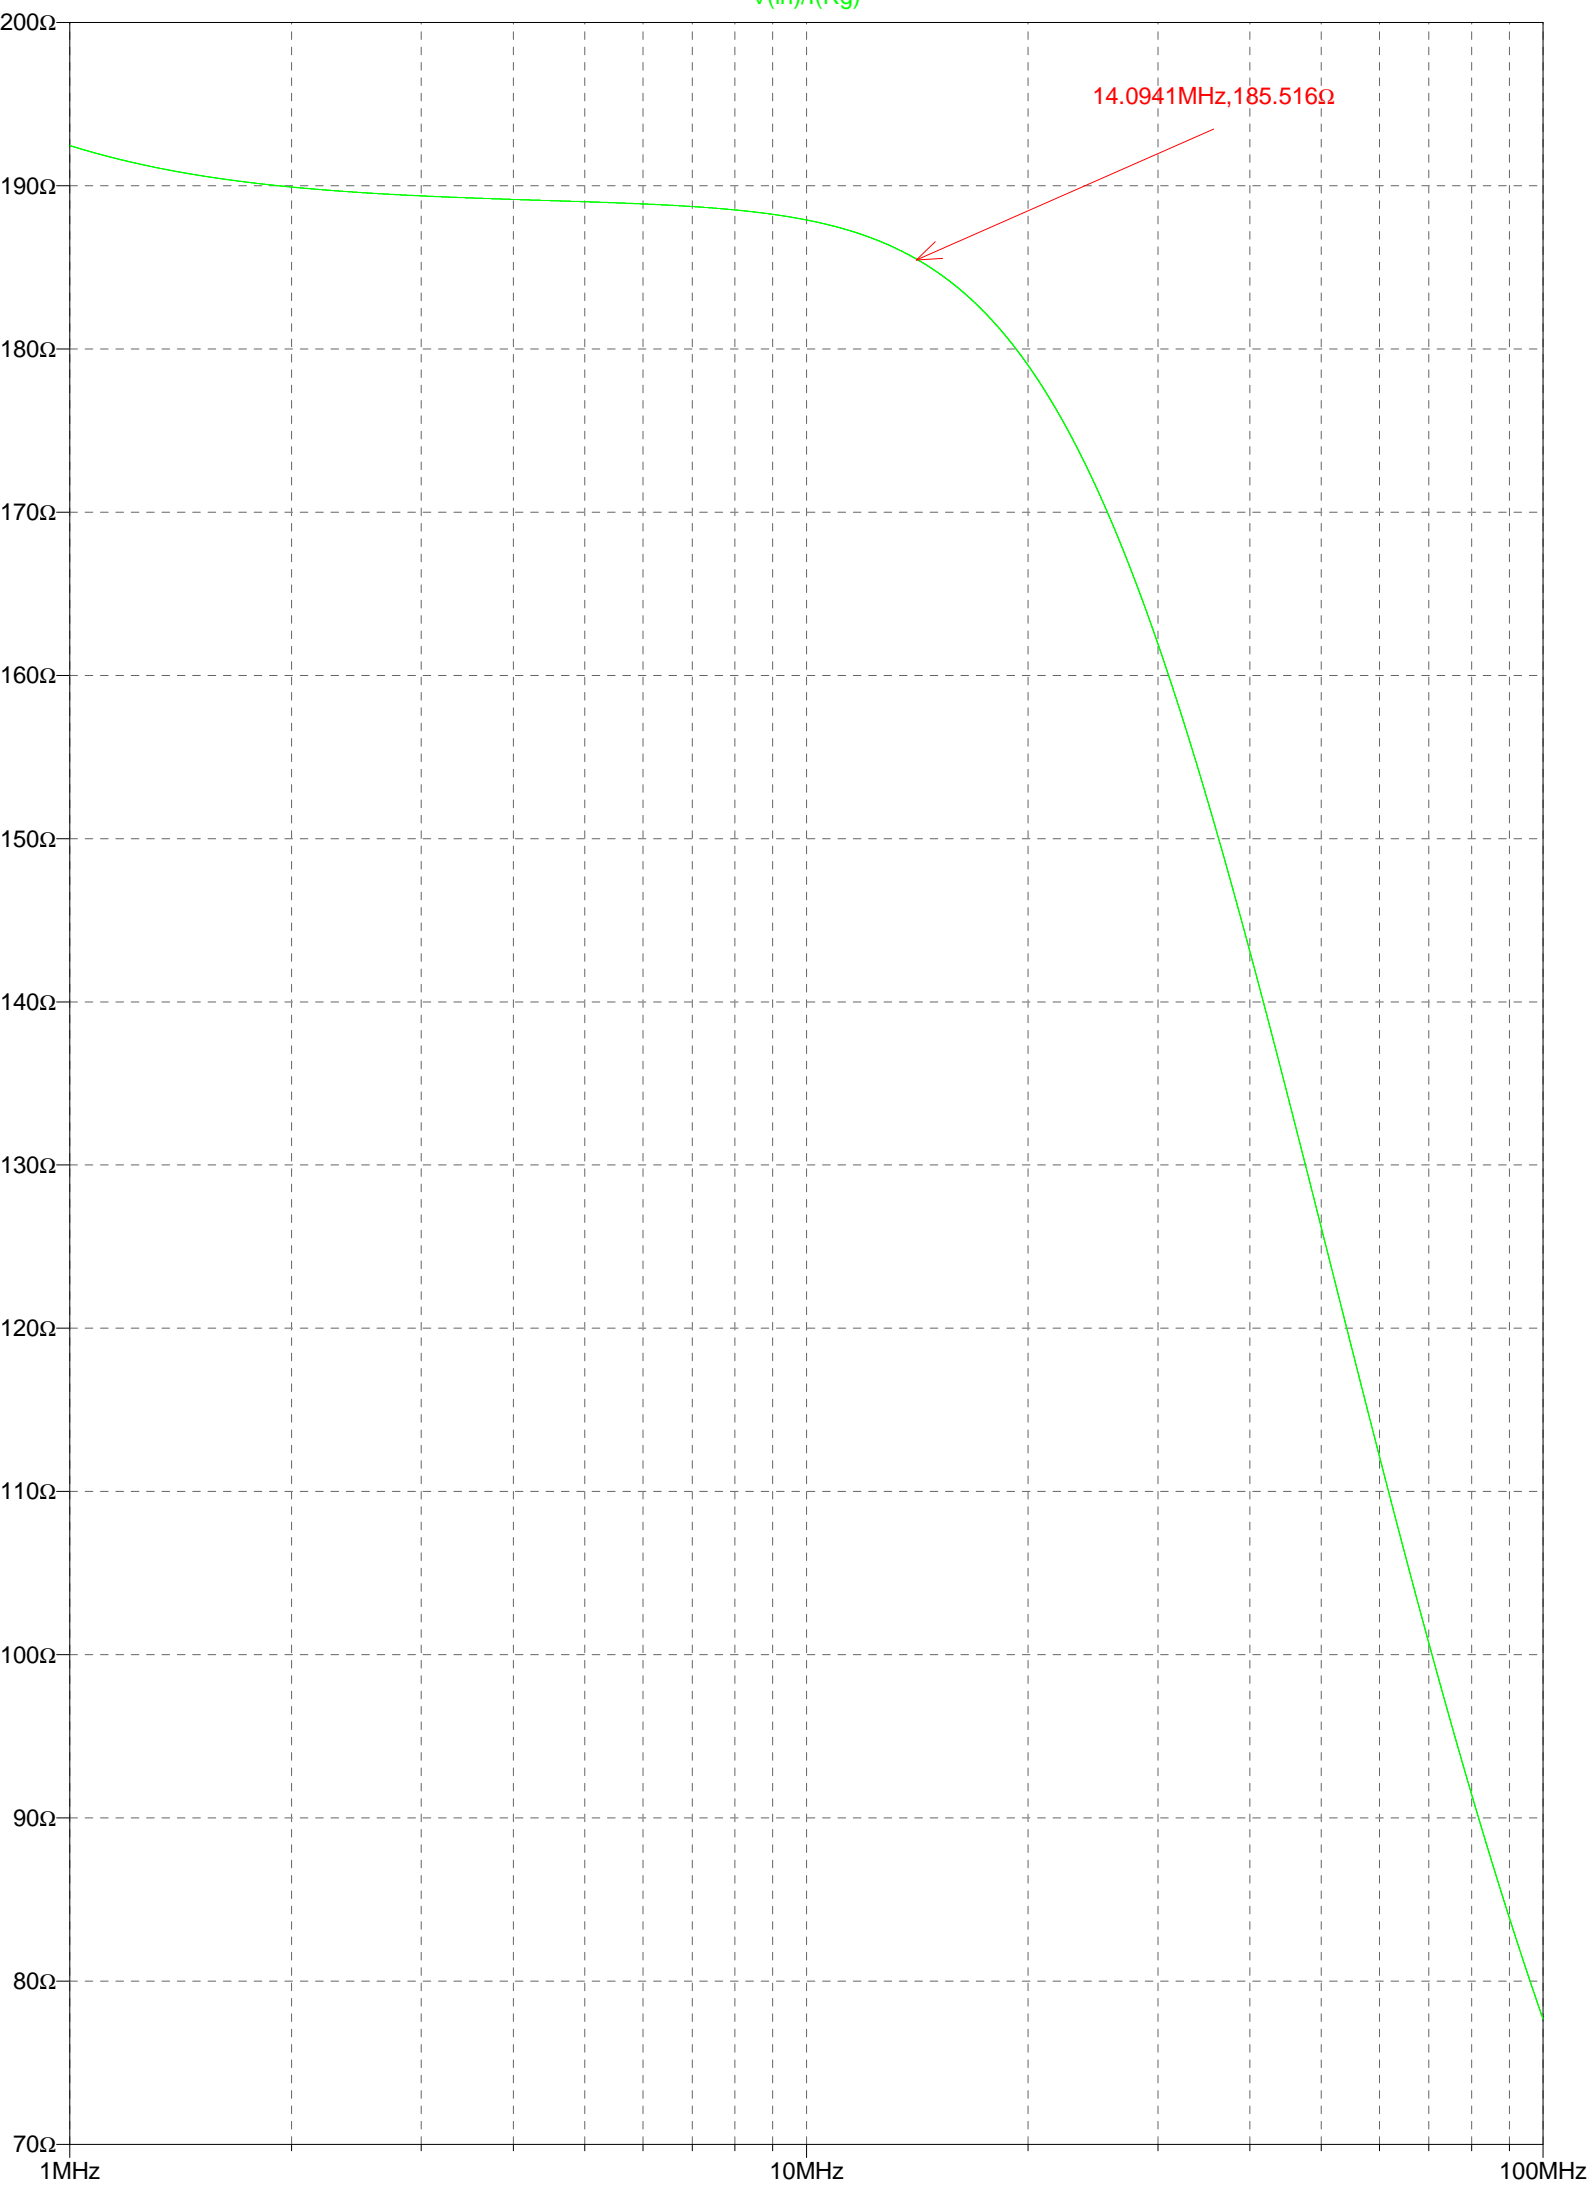

V(in)/I(Rg)

14.0941MHz, 185.516 Ω

--- C:\Users\Bernard\Documents\TCW20\tcw20PADriver\ltc\tcw20PADriver_ACri2.raw ---